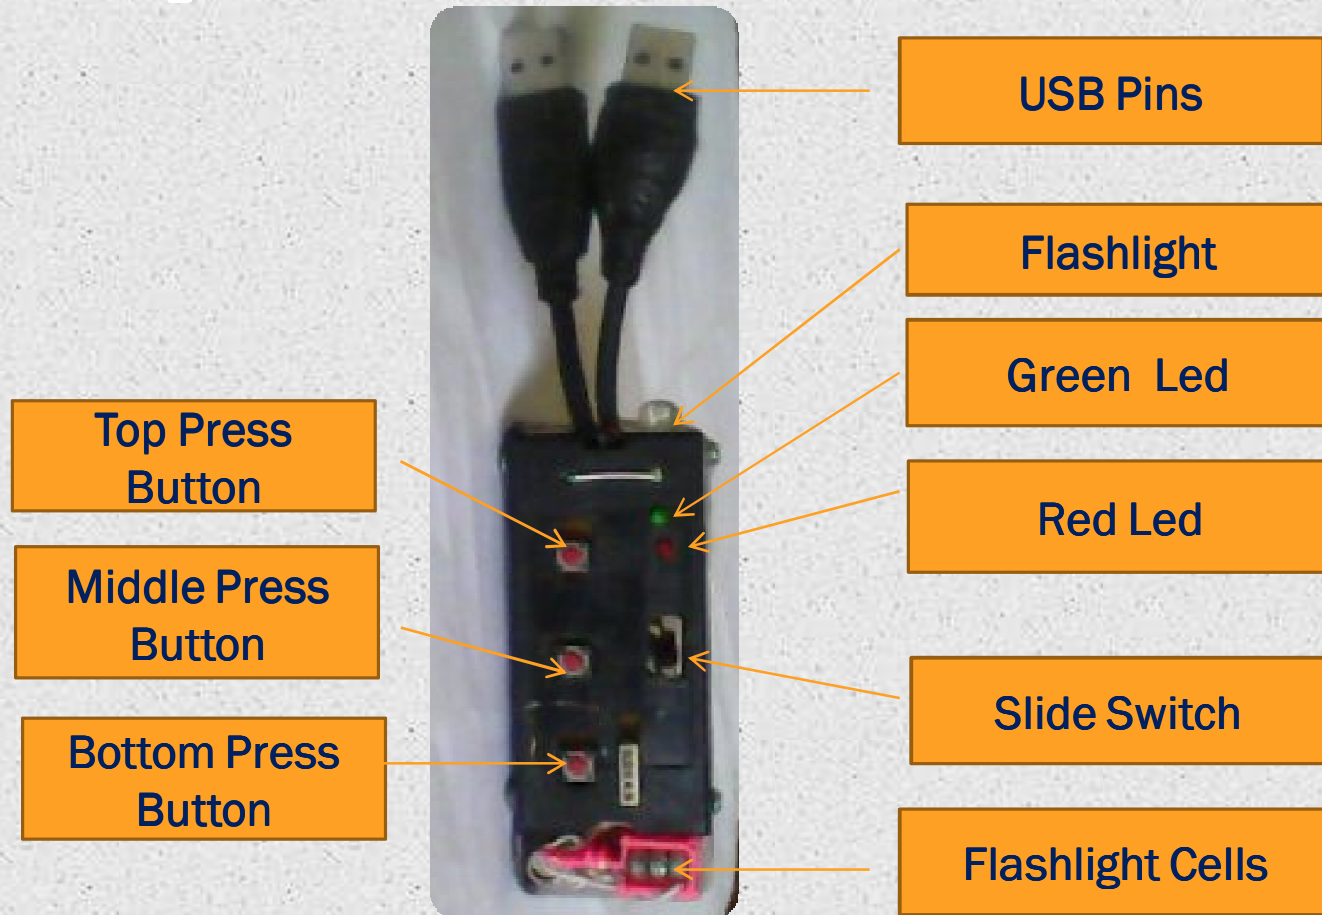

# Notification Regulator

Notification Regulator

Jack Pin

RJ-45 Module

Power Port

# System Controller