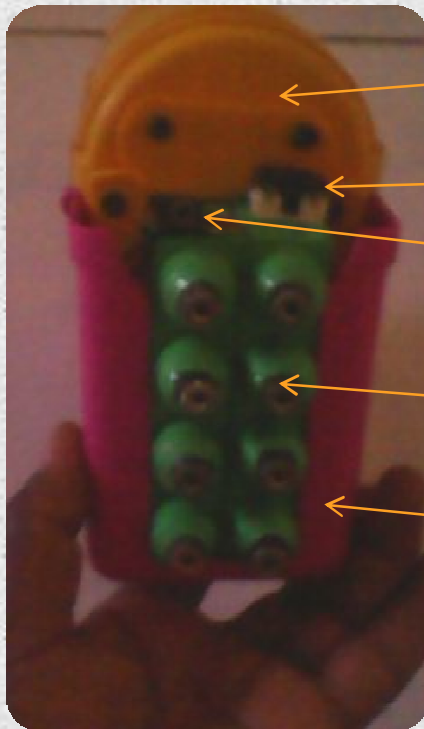

# RETSA

“Welcome To  
(Real time Security  
Alert)  
Presentation”

# The System Modules

- o The RETSA
- o The Notification Regulator.
- o The System Controller.
- o The 2 (USB Ports).
- o Function Key.
- o Patch cord.
- o Power Plug.
- o System charger.

# RETSA(Real Time Security Alert)

**Top Cover**

**System Charge Port**

**Link Notification Port**

**Function Key Port**

**Bottom Cover**

# Cont' RETSA Parts

Function Key

Charge Led