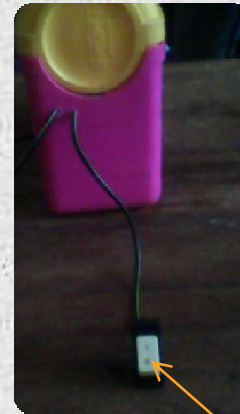

# RETSA(Real Time Security Alert)

**Top Cover**

**System Charge Port**

**Link Notification Port**

**Function Key Port**

**Bottom Cover**

# Cont' RETSA Parts

Status Light Hole

Indoor Control  
Switches

# Cont' RETSA Parts

Function Key

Charge Led